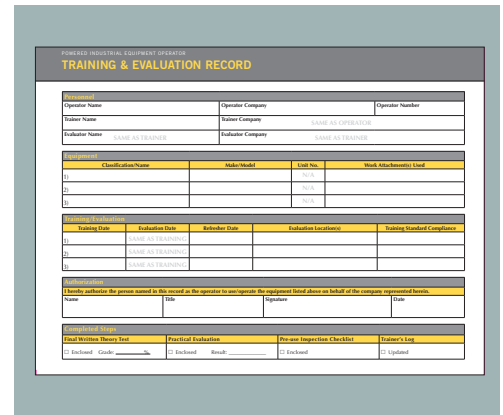

2. Operator Theory Test

A written test intended to assess the equipment-specific knowledge/understanding of trainees and form part of the training record.

3. Practical Evaluation Form

Intended for use by the program trainer to evaluate the trainees' abilities to demonstrate safe operation of the equipment and to form part of the training record.

4. Training & Evaluation Record

All information relative to the trainees' training and evaluation as required by safety and health regulations is recorded here making it a vital piece of documentation for the training record.