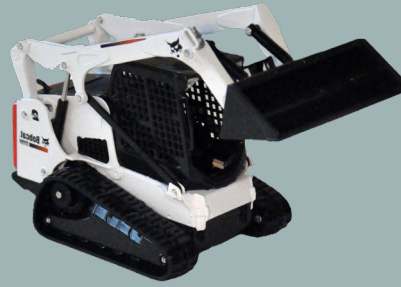

UNITS	REGULAR	MEMBER
1 to 3	\$7.95	\$7.30
4 to 6	6.75	6.25
7 to 9	5.75	5.25
10+	4.95	4.45

STANDARD FORKLIFT

SKID-STEER LOADER

POWERED PALLET TRUCK

SCISSOR LIFT

Check our website for available inventory and pricing.