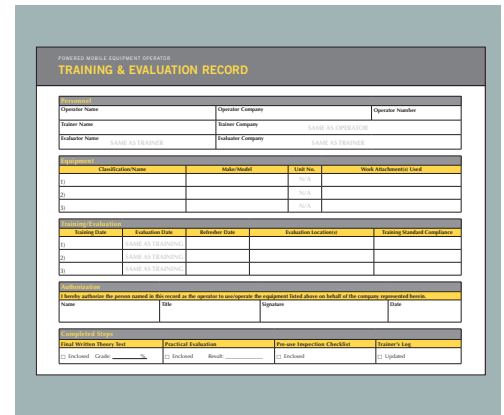

2. Operator Theory Test

A written test intended to assess the equipment-specific knowledge/understanding of trainees and form part of the training record.

3. Practical Evaluation Form

Intended for use by the program trainer to evaluate the trainees' abilities to demonstrate safe operation of the equipment and to form part of the training record.

4. Training & Evaluation Record

All information relative to the trainees' training and evaluation as required by safety and health regulations is recorded here making it a vital piece of documentation for the training record.